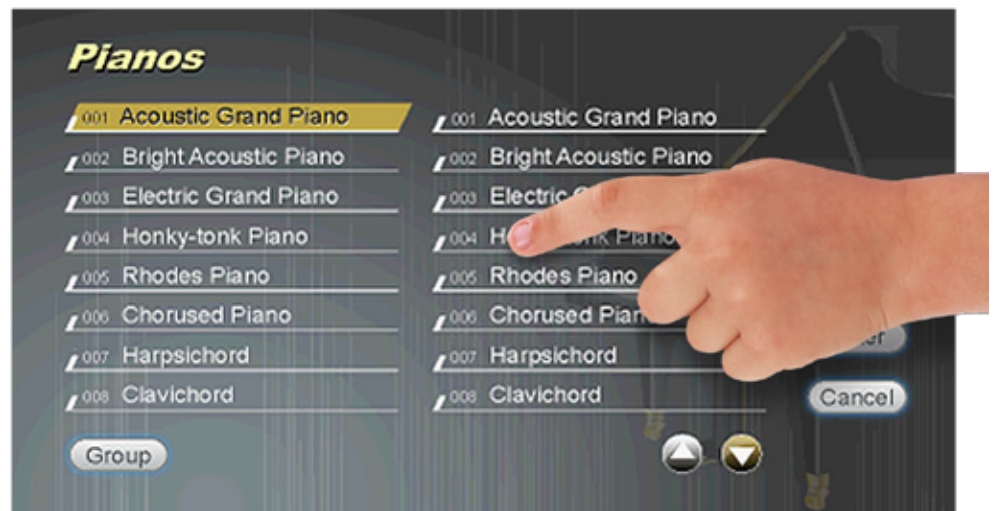

LCD TouchScreen Control Panel

Play

- Using the LCD TouchScreen Control Panel, it's easy and intuitive to play the piano or use it as an entertainment center.
- Learn to play the piano with built-in instruction. Fun for all ages and skill levels.
- Play along with your favorite MP3 song files!
- Professional graded hammer action keyboard — teacher approved!

Sing

- Sing-along with your favorite Karaoke lyrics displayed on the LCD TouchScreen.
- Plug in your Microphone so everyone can join the fun. *(Microphone not included)*

Listen, Watch, Enjoy

- Plays all your favorite MP3s or MIDI files.
- Create a digital slide show of photos accompanied by your favorite music or the music you composed.

Importing Media

- Use the SD Card reader to access songs, photos and more!

Open Platform

- The TSI-1ei grows with you as you add MP3 songs, photos and Karaoke files.
- Play, sing, listen, watch and enjoy the TSI-1ei TouchScreen Ensemble Digital Piano.